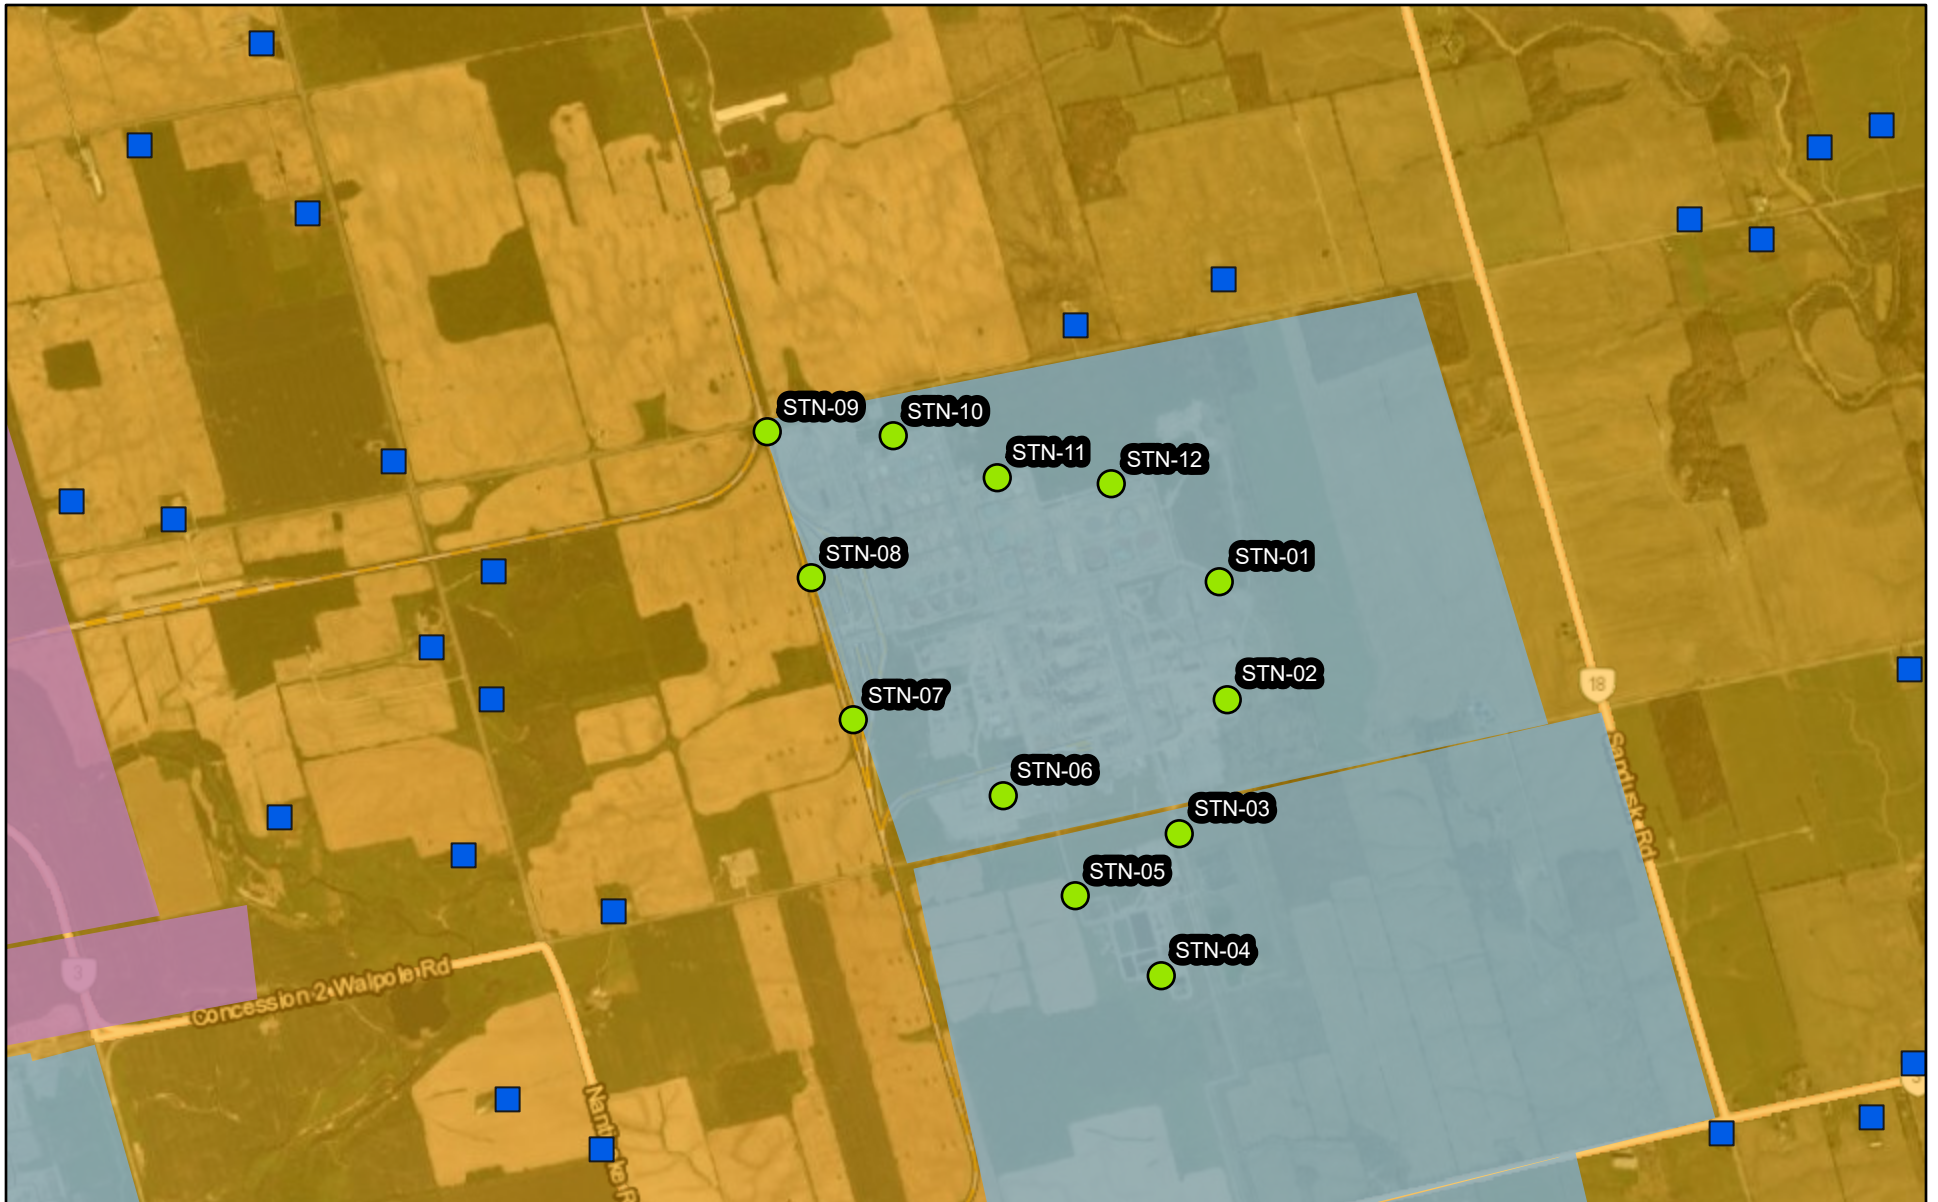

# Nanticoke Refinery

3/24/2021, 7:05:55 AM

- Residences
- Monitoring Locations
- Industrial Land Use
  - Industrial
  - Agricultural Land Use
- Heavy Industrial

Esri, HERE, NRCAN, USDA FSA, GeoEye, Maxar

USDA FSA, GeoEye, Maxar | Esri, HERE, NRCAN |